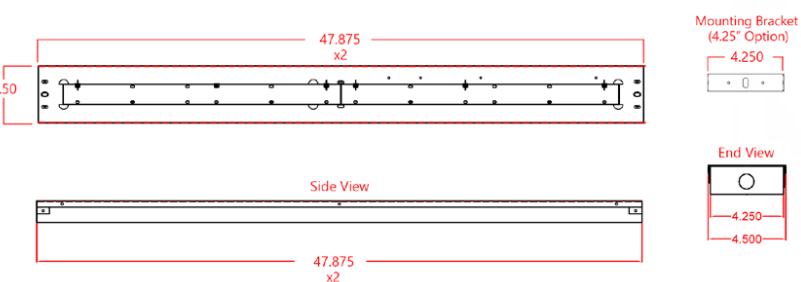

## ORDERING DATA

**EXAMPLE: BCRG3-4-12-2-4080/ZT**

BCRG3				Color Temp/CRI		Options	
Series	Size	Wattages	Voltage (V)	Color Temp/CRI		Options	
BCRG3	4 4-foot	<b>Wattages/Lumens</b> 12 Watts/1850 lumens 18 Watts/2750 lumens 24 Watts/3650 lumens 36 Watts/5500 lumens 48 Watts/7300 lumens 54 Watts/8400 lumens 64 Watts/9750 lumens	1 120V	<b>First 2 Digits Temp</b>		<b>Dimmer</b>	
	8 8-foot		2 277V	30 3000K	35 3500K	Blank	None
				40 4000K		ZT	0-10V 3rd party compatible
					<b>Second 2 Digits CRI</b>	<b>Cable</b>	
					80 80 CRI Standard	Blank	None
						CS6	6' Cord 18/3
						CS8	8' Cord 18/3
						CS12	12' Cord 18/3
						WP6	6' Whip - MC
						WP12	12' Whip - MC
						<b>Lens</b>	
						Blank	None
						FR	Frosted Acrylic Diffuser

### Dimensions 4':

### Dimensions 8':

Dimensions and specifications subject to change without notice.