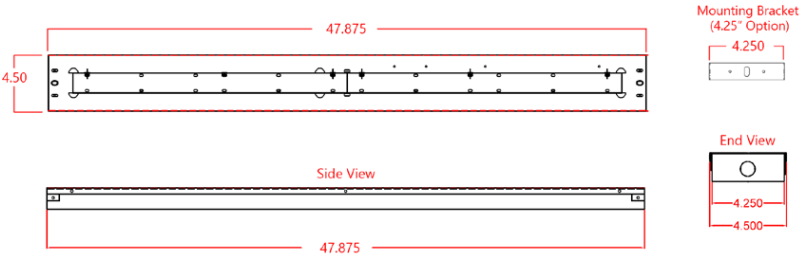

## ORDERING DATA

**EXAMPLE: BCRG3-4-12-2-4080/ZT**

BCRG3				Color Temp/CRI		Options	
Series	Size	Wattages	Voltage (V)	Color Temp/CRI		Options	
BCRG3	4 4-foot	<b>Wattages/Lumens</b> 12 Watts/1850 lumens 18 Watts/2750 lumens 24 Watts/3650 lumens 36 Watts/5500 lumens 48 Watts/7300 lumens 54 Watts/8400 lumens 64 Watts/9750 lumens	1 120V	<b>First 2 Digits Temp</b>		<b>Dimmer</b>	
	8 8-foot		2 277V	30 3000K	35 3500K	Blank	None
				40 4000K		ZT	0-10V 3rd party compatible
					<b>Second 2 Digits CRI</b>	<b>Cable</b>	
					80 80 CRI Standard	Blank	None
						CS6	6' Cord 18/3
						CS8	8' Cord 18/3
						CS12	12' Cord 18/3
						WP6	6' Whip - MC
						WP12	12' Whip - MC
						<b>Lens</b>	
						Blank	None
						FR	Frosted Acrylic Diffuser

### Dimensions 4':

### Dimensions 8':

Dimensions and specifications subject to change without notice.