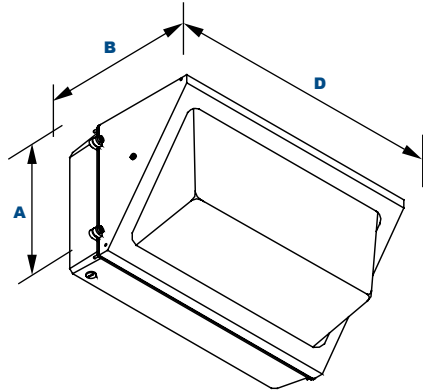

BWPG3

High Efficacy Wall Pack

Dimensions

Width (D)	14.4" (367mm)
Length (B)	7.13" (181mm)
Height (A)	9.29" (236mm)

The LiteSheet High Efficacy Wall Pack (BWPG3) luminaire provides optically controlled wide spread light distribution designed to replace HID lighting systems from 70w to 250w MH or HPS. Typical wall mounted lighting applications include retail centers, industrial parks, schools and universities, public transit and airports, office buildings and medical facilities. Mounting heights of 12 to 18 feet can be used based on light level and uniformity requirements. Using LiteSheet's patented BriteCor AC Direct Technology, the BWPG3 provides an industry leading efficacy up to 128 lumens per watt.