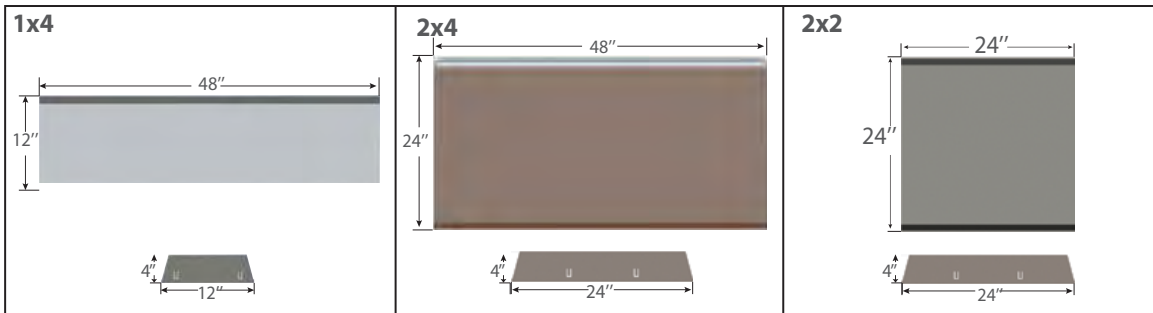

ORDERING DATA

EXAMPLE: BRGG3-4-12-2-4080/ZT

BRGG3				Color Temp/CRI		Options	
Series	Size	Wattages	Voltage (V)	First 2 Digits Temp		Diffuser	
BRGG3	2 2-foot	Wattages/Lumens 12 Watts/1850 lumens 18 Watts/2750 lumens 24 Watts/3650 lumens 36 Watts/5500 lumens 48 Watts/7300 lumens 54 Watts/8400 lumens 64 Watts/9750 lumens	1 120V	35	3500K	Diffuser Blank Standard A12 prismatic acrylic A23 A23 Frosted A23 pattern acrylic	
	4 4-foot		2 277V	40	4000K	Dimmer Blank None ZT 0-10V 3rd party compatible	
				50	5000K		
				Second 2 Digits CRI 80 80 CRI Standard		Cable Blank None CS6 6' Cord 18/3 CS8 8' Cord 18/3 CS12 12' Cord 18/3 WP6 6' Whip - MC WP12 12' Whip - MC	
Custom Wattages Also Available up to 64W (XX)						Emergency Blank None EM1 Emergency 500 lumens EM12 Emergency 1200 lumens