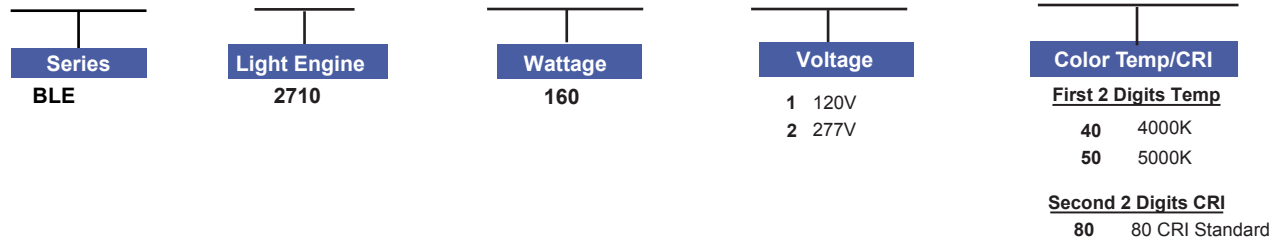

APPLICATIONS

The LiteSheet Shoebox Retrofit Kit provides a complete retrofit solution for customers looking to retrofit an existing 24"x15" shoebox fixture. The kit offers LiteSheet's patented BriteCor AC Direct LED technology, is easy to install, and provides a lumen output of 20,960 lumens. This retrofit kit is fully backed by LiteSheet's industry leading 15-year non-prorated warranty, is proudly Made in the USA, and BAA compliant.

ORDERING DATA

EXAMPLE: BLE-2710-160-2-5080

BLE-2710-160

NOTE: Actual performance may differ as a result of end-user environment and application. All values are design or typical values, measured under laboratory conditions. Specifications subject to change without notice. Production parts may vary based on configuration and availability. Options: Lead times will vary based on options and product configuration. Consult with your sales representative.